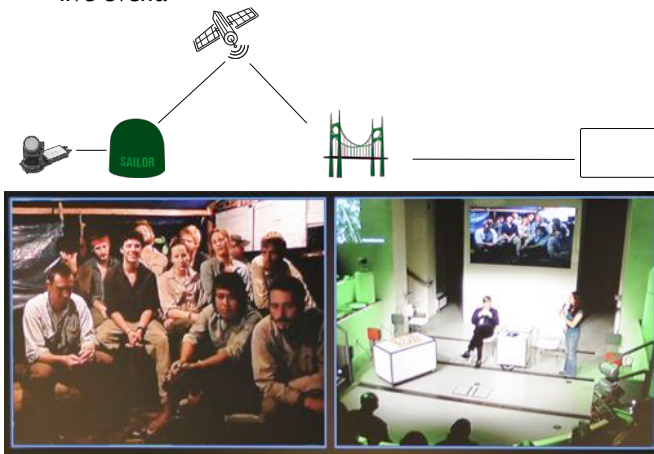

M-Link Bridge Service

Live video and audio to your corporate video conferencing unit over the internet via Livewire’s hosted server.

Overview

M-Link Bridge offers a solution for customers wishing to link a feed from an M-Link Live X client via our M-Link Live receiver (server) to a corporate video conferencing unit.

The solution is offered as a service for those customers who do not have their own receive server infrastructure, or it can be used by the customer with their own server infrastructure as a method of forwarding the video to a corporate video conferencing facility.

Key Features

- Equipped with a video camera, laptop and internet connection anybody can contribute live video to a standards compliant video conferencing system
- Livewire Digital will support the end to end process with real-time monitoring and co-ordination of both ends

M-Link Bridge Topology

M-Link Bridge live link between Heart of Borneo researchers in the Indonesian jungle and an audience at the Natural History Museum in London. The Borneo team were connected using an Inmarsat BGAN satellite terminal via Livewire Digital’s M-Link Bridge over the internet to the museum’s Polycom VC system for two twenty minute two-way video conferences.